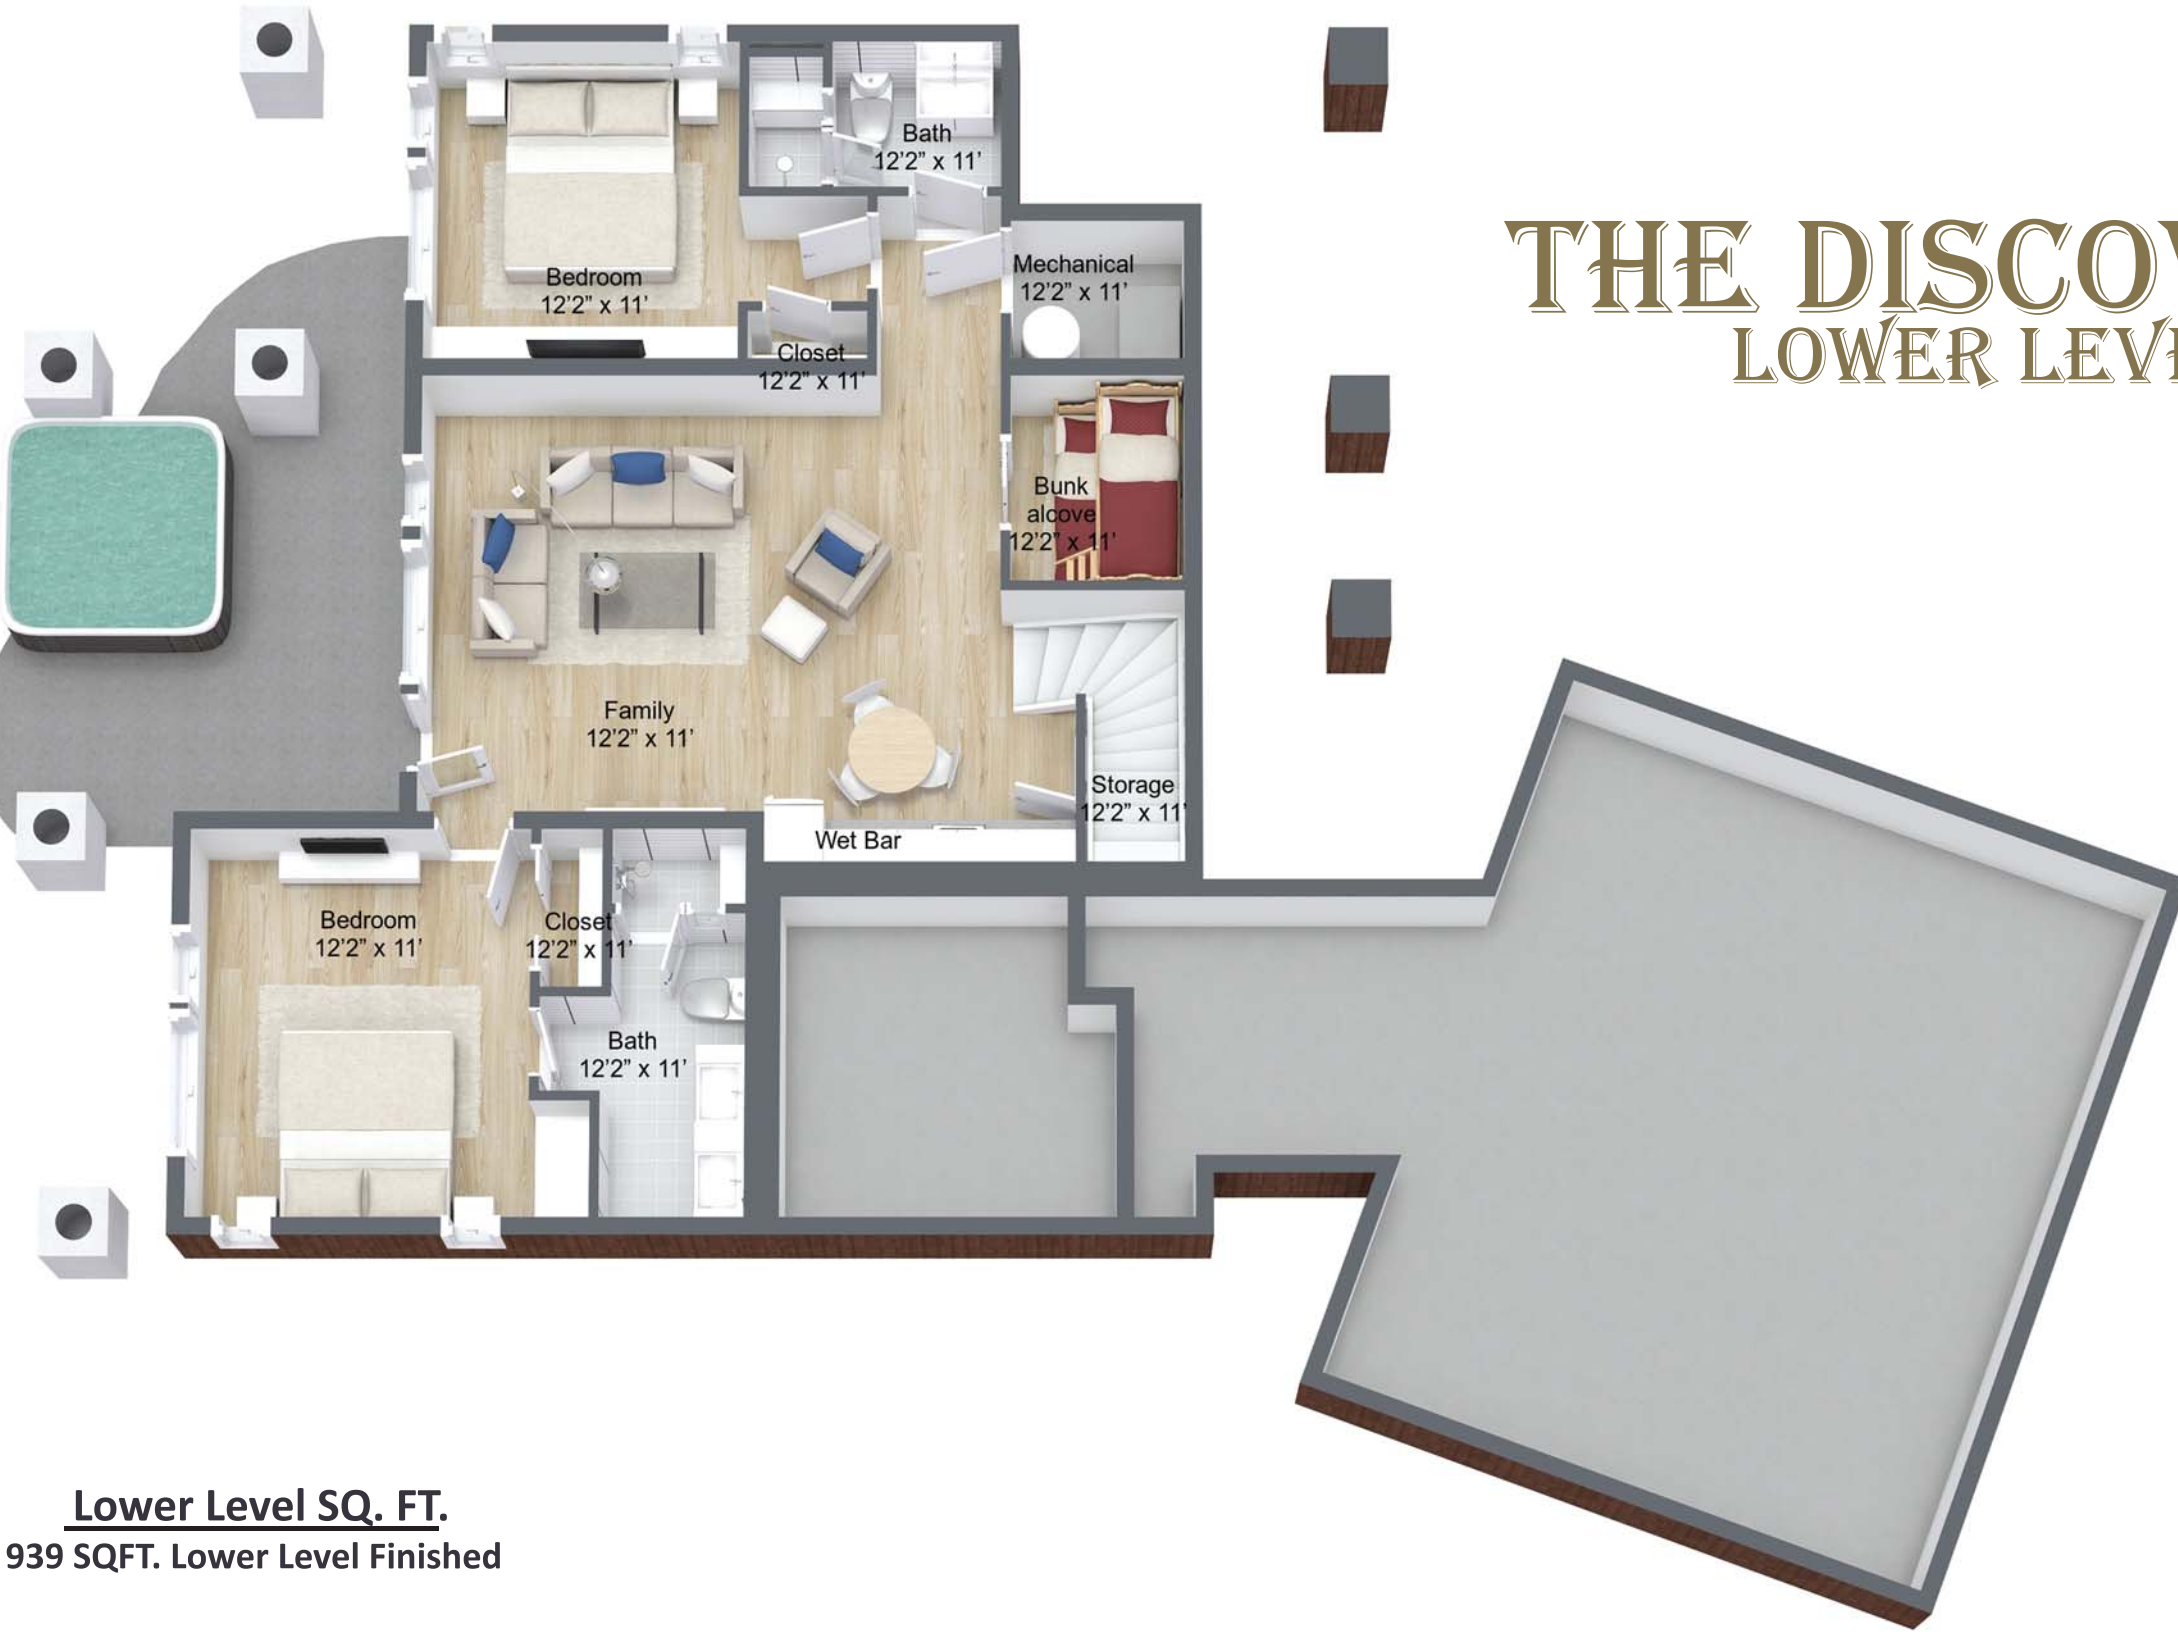

Main Floor SQ. FT.

572 SQFT. Unfinished (Decks & Garage)
 1,393 SQFT. Main Floor Finished
 1,965 SQFT. Main Floor Total

THE DISCOVERY
MAIN LEVEL

2,332 SQFT. Finished
 2,954 SQFT. Total
 (Includes Garage & Decks)

THE DISCOVERY

LOWER LEVEL

Lower Level SQ. FT.

939 SQFT. Lower Level Finished